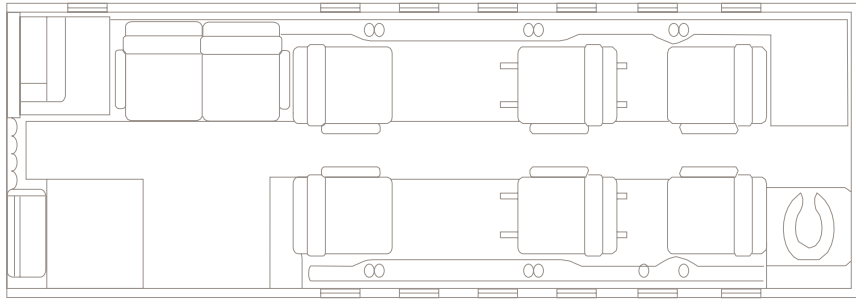

CESSNA Citation 650

VH-XLK

CESSNA CITATION 650
CABIN LAYOUT

TECHNICAL SPECIFICATIONS:

Registration	VH-XLK
Base	Sydney, Australia
Refurbished	2020
Capacity	8
Crew	2 flight crew
Galley	Yes
Restroom	Yes
Range	1,800 nm / 3,300 km
Maximum Altitude	51,000 ft / 15,500 m
Cruising Speed	Mach .77 / 513 kts
Entertainment	Single monitor with airshow, DVD and CD player

TRAVEL TIMES based on average winds from doors shut to doors open

JOURNEY FLIGHT TIME

Sydney - Ayres Rock	03 h 50 min
Sydney - Christchurch	03 h 05 min
Sydney - Hamilton Island	02 h 35 min