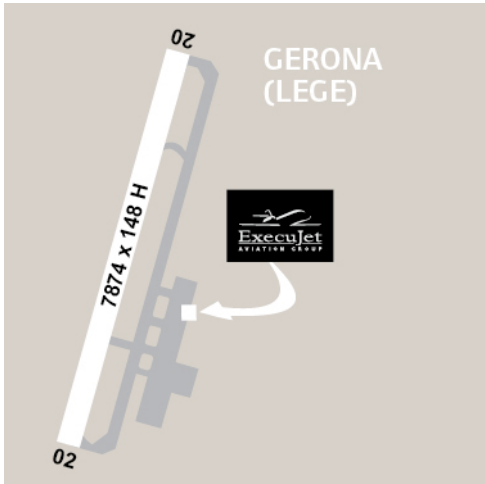

AIRPORT COMMUNICATIONS

| | |
|------------------------------------|--------|
| GERONA/COSTA BRAVA Approach: | 120.90 |
| GIRONA ATIS: | 128.75 |
| GERONA/COSTA BRAVA Ground Control: | 121.70 |
| GERONA/COSTA BRAVA Tower: | 118.50 |

LOCATION

Coordinates: N41°54.05' / E2°45.63'
Elevation is 469.0 feet MSL.
Magnetic Variation is 0° West

RUNWAY 02/20

| | | |
|-----------------|------------------------------------|---------------------------|
| Dimensions: | 7874 x 148 feet / 2400 x 45 meters | |
| Surface: | Hard | |
| | Runway 02 | Runway 20 |
| Coordinates: | N41°53.69' / E2°45.50' | N41°54.86' / E2°45.94' |
| Elevation: | 403 | 469 |
| Runway Heading: | 016° | 196° |
| Displaced | | 525 Feet |
| Threshold: | | |

Gerona (LEGE)
SEPTEMBER 2018

PILOT INFORMATION

AIRPORT LAYOUT

IFR Chart: <https://skyvector.com/?ll=41.900833333,2.760555556&chart=302&zoom=3>

VFR Chart: <https://skyvector.com/?ll=41.900833333,2.760555556&chart=301&zoom=3>