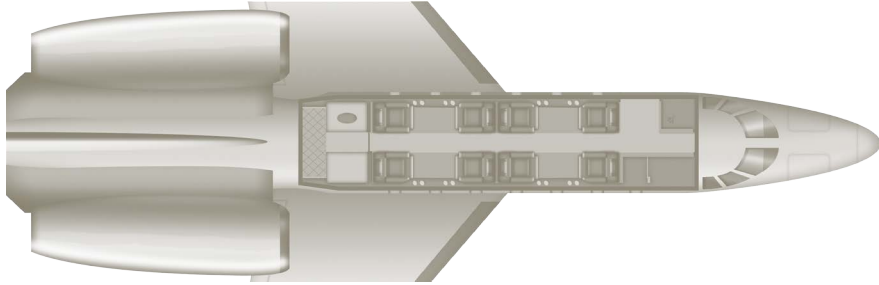

CESSNA *citation VII* VH-ING

ExecuJet
LUXAVIATION CMI GROUP

Boasting a spacious, stand-up cabin and fully enclosed wash room, the Cessna Citation VII holds eight passengers delivering comfortable travel with great speed and range. Accommodating up to eight passengers the spacious leather seats are complimented by a modern entertainment system and full galley.

CESSNA *citation VII*

VH-ING

OPERATED BY FLIGHT OPTIONS

CESSNA CITATION VII
CABIN LAYOUT

TECHNICAL SPECIFICATIONS:

Registration	VH-ING
Base	Sydney, Australia
Year of Manufacture	1999
Capacity	8 (plus belted lavatory seat)
Crew	2 flight crew
Galley	Yes, with oven
Restroom	Yes
Range	1,800 nm (3,300 km) with reserves
Maximum Altitude	51,000 ft / 15,500 m
Cruising Speed	Mach .83 / 465 kts
Entertainment	Single monitor DVD player with bulkhead monitor