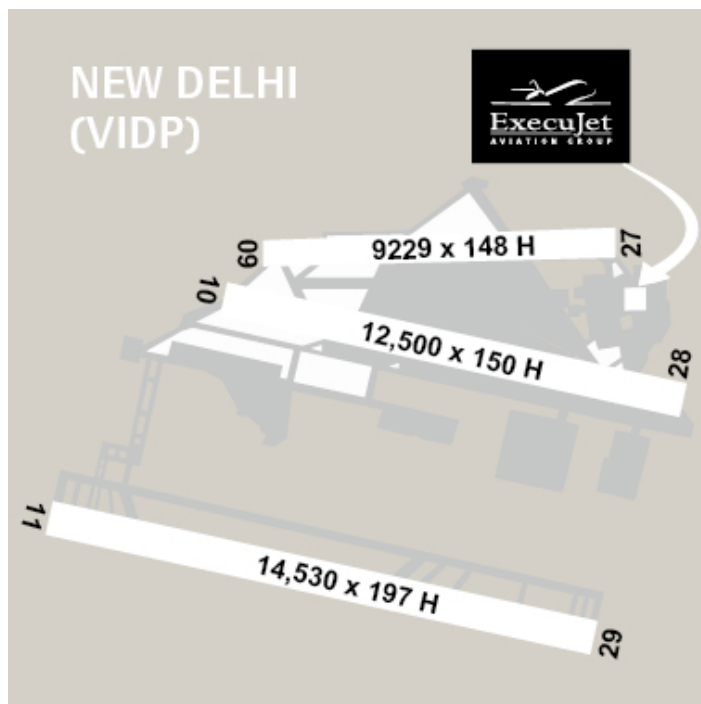

LOCATION

Coordinates: N28°34.12' / E77°6.73'
Datum: WGS 1984
Elevation 770 ft MSL
Variation Magnetic Variation is 0° East

RUNWAY

Runway 11/29

Dimensions: 14534 x 197 feet / 4430 x 60 meters
Surface: Hard

	Runway 11	Runway 29
Coordinates:	N28°32.75' / E77°4.32'	N28°32.45' / E77°5.70'
Elevation:	723	751
Runway Heading:	103°	283°
Displaced Threshold:	2116 Feet	4790 Feet

Runway 10/28

Dimensions: 12500 x 150 feet / 3810 x 46 meters
Surface: Unknown

	Runway 10	Runway 28
Coordinates:	N28°34.03' / E77°5.08'	N28°33.52' / E77°7.35'

PILOT INFORMATION

Elevation: 719 777
Runway Heading: 104° 284°

Runway 09/27

Dimensions: 9229 x 150 feet / 2813 x 46 meters
Surface: Unknown

	Runway 09	Runway 27
Coordinates:	N28°34.23' / E77°5.37'	N28°34.20' / E77°6.92'
Elevation:	717	751
Runway Heading:	091°	271°
Displaced Threshold:	492 Feet	499 Feet

AIRPORT LAYOUT

IFR Chart

<https://skyvector.com/?ll=28.568611111,77.112222222&chart=302&zoom=1>

VFR Chart

<https://skyvector.com/?ll=28.568611111,77.112222222&chart=301&zoom=1>

Google Earth

<https://www.google.com/maps/@28.5686111,77.1122222,1536m/data=!3m1!1e3>